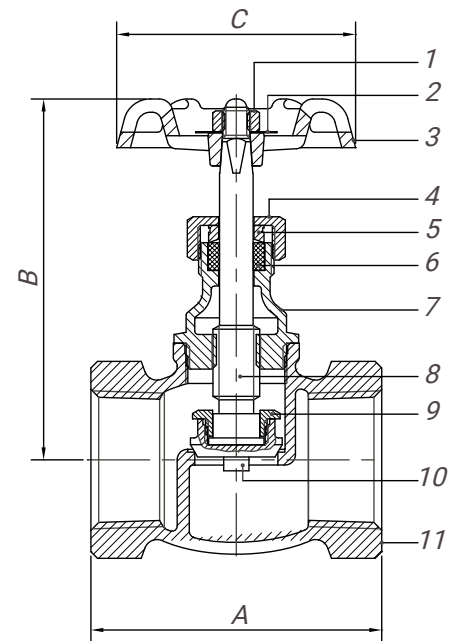

Building connections that last™

Series 4101

Bronze Globe Valve, Threaded
Datasheet

Bronze Globe Valve, Threaded Series 4101

- 200 lb. CWP, 125 lb. WSP
- 85-5-5-5 bronze body
- Hard seat
- Brass stem and disc
- Cast iron handle
- Conforms to MSS SP-80
- ISO 9001:2008 manufacturer

Note
Product contains brass which does not meet federal and state requirements for drinking water.

WARNING: Cancer and Reproductive Harm - www.P65Warnings.ca.gov

No.	Part	Material
1	Wheel Nut	Hot Rolled SAE 1010R
2	Name Plate	Aluminium
3	Hand Wheel	Cast Iron
4	Packing Nut	Brass B16 C36000
5	Gland Ring	Brass B16 C36000
6	Gland Packing	Graphite
7	Bonnet	Brass B16 C36000 (1/2" - 3/4") Bronze B62 C83600 (1" - 2")
8	Stem	Brass B16 C36000 (1/2" - 1") Bronze B62 C83600 (1-1/4" - 2")
9	Locknut	Brass
10	Disc	Brass B16 C36000 (1/2" - 1") Bronze C83600 (1-1/4" - 2")
11	Body	Bronze B62 C83600

Size	Part Number	Weight	A	B	C
IN		LB	IN	IN	IN
3/8	01764101E	0.6	1.85	2.66	2.13
1/2	01764101G	0.6	1.89	2.66	2.13
3/4	01764101I	0.7	2.21	2.97	2.19
1	01764101K	1.1	2.54	3.40	2.76
1-1/4	01764101L	1.9	2.92	4.33	2.96
1-1/2	01764101M	2.4	3.31	5.12	3.31
2	01764101N	3.6	3.92	6.02	3.74