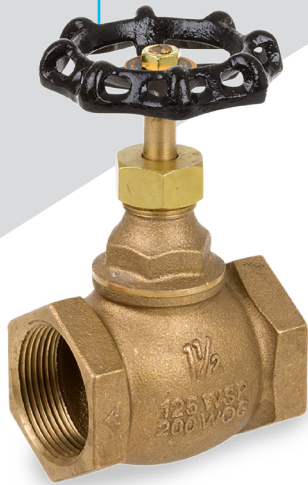

Building connections that last™

Series 4101

Bronze Globe Valve, Threaded
Datasheet

Bronze Globe Valve, Threaded Series 4101

- 200 lb. CWP, 125 lb. WSP
- 85-5-5-5 bronze body
- Hard seat
- Brass stem and disc
- Cast iron handle
- Conforms to MSS SP-80
- ISO 9001:2008 manufacturer

Note
Product contains brass which does not meet federal and state requirements for drinking water.

WARNING: Cancer and Reproductive Harm - www.P65Warnings.ca.gov

No.	Part	Material
1	Wheel Nut	Hot Rolled SAE 1010R
2	Name Plate	Aluminium
3	Hand Wheel	Cast Iron
4	Packing Nut	Brass B16 C36000
5	Gland Ring	Brass B16 C36000
6	Gland Packing	Graphite
7	Bonnet	Brass B16 C36000 (1/2" - 3/4") Bronze B62 C83600 (1" - 2")
8	Stem	Brass B16 C36000 (1/2" - 1") Bronze B62 C83600 (1-1/4" - 2")
9	Locknut	Brass
10	Disc	Brass B16 C36000 (1/2" - 1") Bronze C83600 (1-1/4" - 2")
11	Body	Bronze B62 C83600

Size	Part Number	Weight	A	B	C
IN		LB	IN	IN	IN
3/8	01764101E	0.6	1.85	2.66	2.13
1/2	01764101G	0.6	1.89	2.66	2.13
3/4	01764101I	0.7	2.21	2.97	2.19
1	01764101K	1.1	2.54	3.40	2.76
1-1/4	01764101L	1.9	2.92	4.33	2.96
1-1/2	01764101M	2.4	3.31	5.12	3.31
2	01764101N	3.6	3.92	6.02	3.74