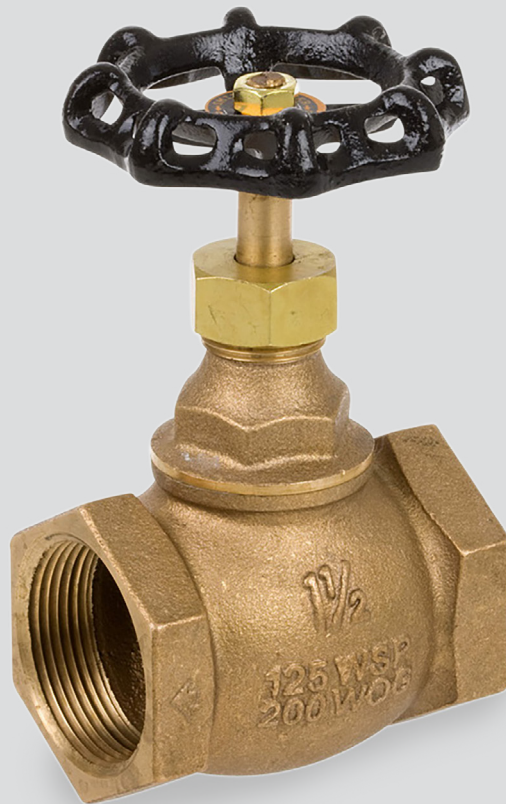

Building connections that last™

Series 4101

Bronze Globe Valve, Threaded
Datasheet

Bronze Globe Valve, Threaded Series 4101

- 200 lb. CWP, 125 lb. WSP
- 85-5-5-5 bronze body
- Hard seat
- Brass stem and disc
- Cast iron handle
- Conforms to MSS SP-80
- ISO 9001:2008 manufacturer

Note
Product contains brass which does not meet federal and state requirements for drinking water.

WARNING: Cancer and Reproductive Harm - www.P65Warnings.ca.gov

No.	Part	Material
1	Wheel Nut	Hot Rolled SAE 1010R
2	Name Plate	Aluminium
3	Hand Wheel	Cast Iron
4	Packing Nut	Brass B16 C36000
5	Gland Ring	Brass B16 C36000
6	Gland Packing	Graphite
7	Bonnet	Brass B16 C36000 (1/2" - 3/4") Bronze B62 C83600 (1" - 2")
8	Stem	Brass B16 C36000 (1/2" - 1") Bronze B62 C83600 (1-1/4" - 2")
9	Locknut	Brass
10	Disc	Brass B16 C36000 (1/2" - 1") Bronze C83600 (1-1/4" - 2")
11	Body	Bronze B62 C83600

Size	Part Number	Weight	A	B	C
IN		LB	IN	IN	IN
3/8	01764101E	0.6	1.85	2.66	2.13
1/2	01764101G	0.6	1.89	2.66	2.13
3/4	01764101I	0.7	2.21	2.97	2.19
1	01764101K	1.1	2.54	3.40	2.76
1-1/4	01764101L	1.9	2.92	4.33	2.96
1-1/2	01764101M	2.4	3.31	5.12	3.31
2	01764101N	3.6	3.92	6.02	3.74